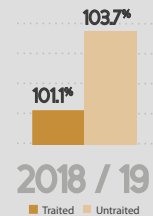

TECHNOLOGICAL QUALITY

Specific weight	7
Proteins GPD	5