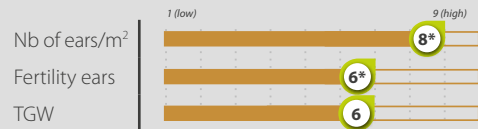

YIELD COMPONENT