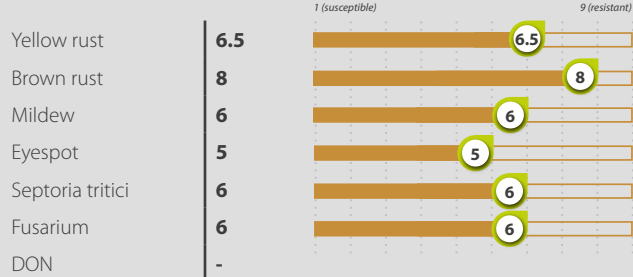

DISEASES RESISTANCE

YIELD PERFORMANCE

Official trial CTPS yield as % of controls

TECHNOLOGICAL QUALITY

Specific weight	7
Proteins GPD	5